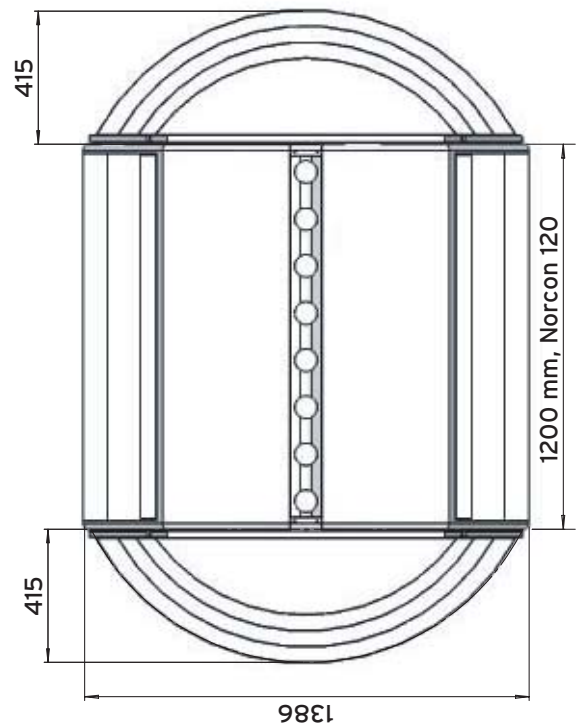

Integral low height shop-around displays

Norcon 'Shop-Around' Island

The perfect chilled/ambient display that can be shopped from all sides.

At 1300mm high the Norcon island creates a chilled/ ambient, shop-around display that is low enough to retain the perfect store eye-line, and can be placed almost anywhere in a modern convenience store to create a chilled/ambient island display.

The body of the Norcon island is refrigerated, offering chilled display from both sides of the island.

Both ends of the islands are made from ambient shelving, designed to integrate into the Norcon's unique design, perfect for meal-deals, and additional offering in any modern convenience store.

12 MONTHS Parts & Labour WARRANTY

Cabinet Code	Norcon 120 Island Shelving Kit
Product range	Norcon
Cabinet description	Island shelving kit
Dimensions	See diagram
Cabinet finish	White
Power supply	n/a
Shelves	Base +3
Capacity	n/a
Temperature range	Ambient
Refrigerant	n/a